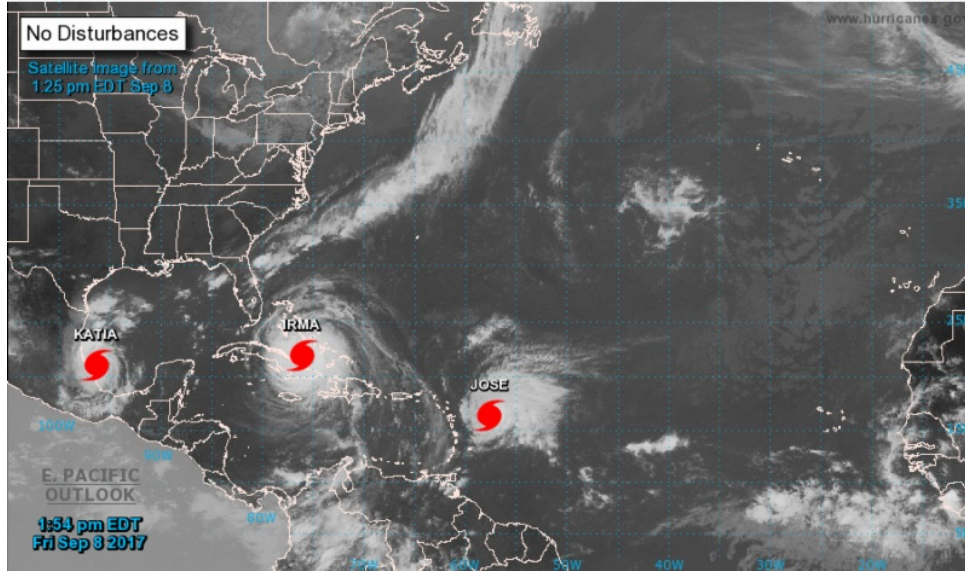

## Two-Day Graphical Tropical Weather Outlook National Hurricane Center Miami, Florida

Current Disturbances and Two-Day Cyclone Formation Chance: ☒ < 40% ☒ 40-60% ☒ > 60%  
Tropical or Sub-Tropical Cyclone: ○ Depression ● Storm ● Hurricane  
○ Post-Tropical Cyclone × Remnants